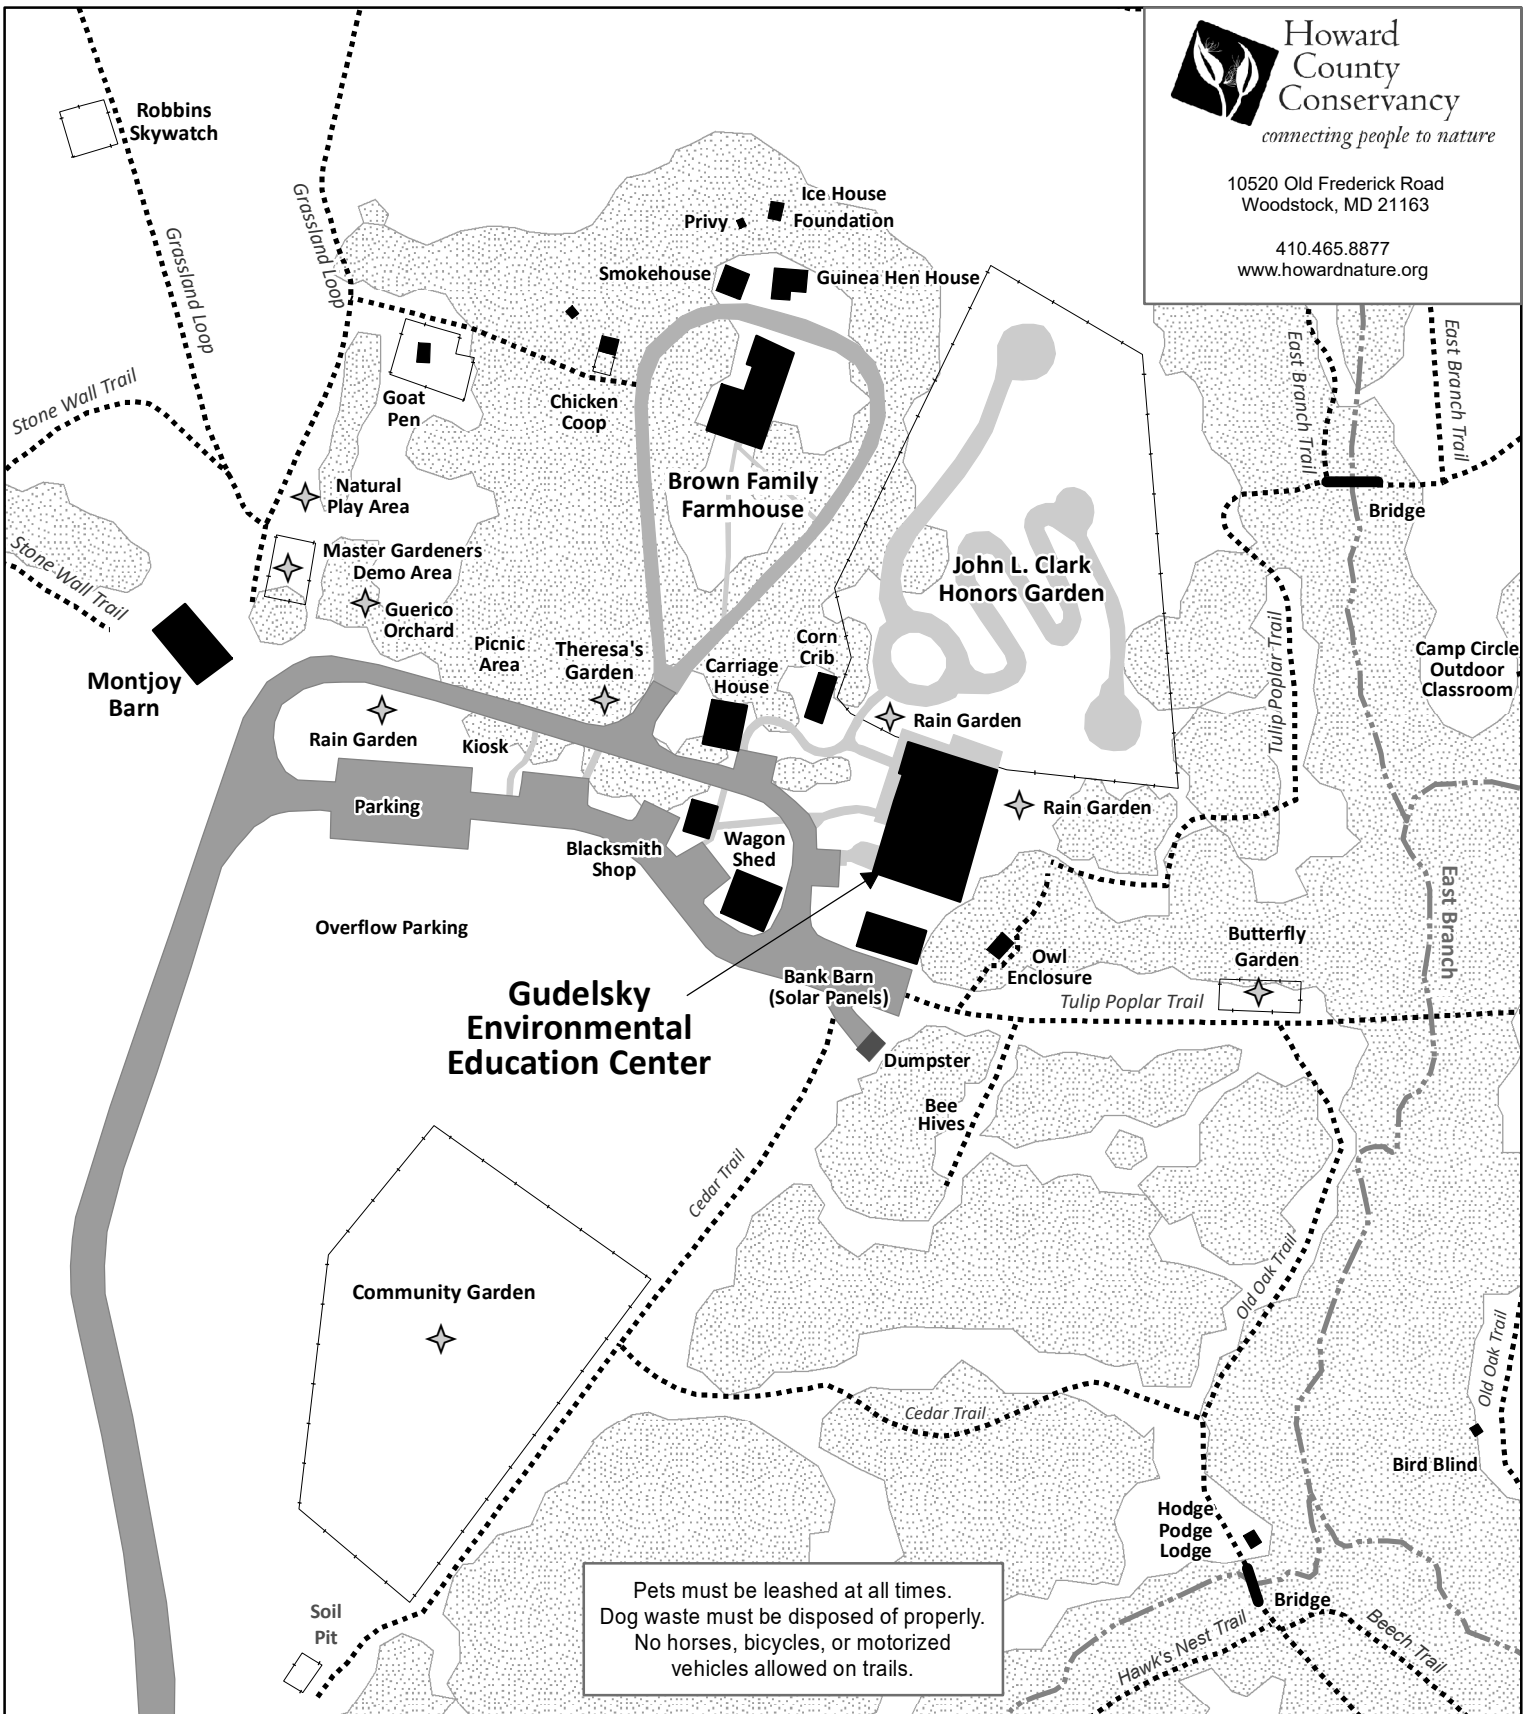

Howard
County
Conservancy
connecting people to nature

10520 Old Frederick Road
Woodstock, MD 21163

410.465.8877
www.howardnature.org

Pets must be leashed at all times.
Dog waste must be disposed of properly.
No horses, bicycles, or motorized
vehicles allowed on trails.

DETAIL MAP

0 50 100 200 300 Feet

March 2020

Legend

- Buildings
- Driveway & Parking
- Major Paths
- Nature Trails
- Gardens
- Garden Fence
- Trees
- Streams